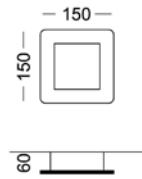

WANDLEUCHE / wall luminaire
 DECKENLEUCHE / ceiling luminaire
 EINBAULEUCHE / recessed luminaire

Acrylglas satiniert / acryl frosted

LEUCHTMITTEL / lamp:

SMALL LED 7W / 610lm / 3000K // 230V
 MIDDLE LED 14W / 1290lm / 3000K // 230V
 BIG LED 24W / 2350lm / 3000K // 230V

nicht dimmbar / not dimmable
 IP20 CRI >90 / A++/ L80B10

ARTIKELNUMMER / reference no. :
 10/30/50.0FLATS... (SMALL)
 10/30/50.0FLATM... (MIDDLE)
 10/30/50.0FLATB... (BIG)

direct / indirect light (D / I)

recessed version

SMALL

recessed version

MIDDLE

recessed version

BIG