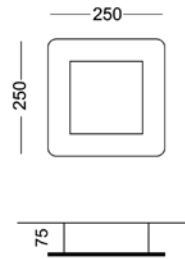

WANDLEUCHE / wall luminaire
 DECKENLEUCHE / ceiling luminaire
 EINBAULEUCHE / recessed luminaire

Acrylglas satiniert / acryl frosted

LEUCHTMITTEL / lamp:

SMALL LED 7W / 610lm / 3000K // 230V
 MIDDLE LED 14W / 1290lm / 3000K // 230V
 BIG LED 24W / 2350lm / 3000K // 230V

nicht dimmbar / not dimmable
 IP20 CRI >90 / A++/ L80B10

ARTIKELNUMMER / reference no. :
 10/30/50.0FLATS... (SMALL)
 10/30/50.0FLATM... (MIDDLE)
 10/30/50.0FLATB... (BIG)

direct / indirect light (D / I)

recessed version

SMALL

recessed version

MIDDLE

recessed version

BIG