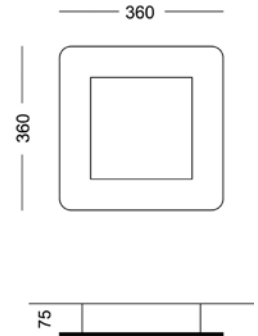

WANDLEUCHE / wall luminaire
 DECKENLEUCHE / ceiling luminaire
 EINBAULEUCHE / recessed luminaire

Acrylglas satiniert / acryl frosted

LEUCHTMITTEL / lamp:

SMALL LED 7W / 610lm / 3000K // 230V
 MIDDLE LED 14W / 1290lm / 3000K // 230V
 BIG LED 24W / 2350lm / 3000K // 230V

nicht dimmbar / not dimmable
 IP20 CRI >90 / A++/ L80B10

ARTIKELNUMMER / reference no. :
 10/30/50.0FLATS... (SMALL)
 10/30/50.0FLATM... (MIDDLE)
 10/30/50.0FLATB... (BIG)

direct / indirect light (D / I)

recessed version

SMALL

recessed version

MIDDLE

recessed version

BIG