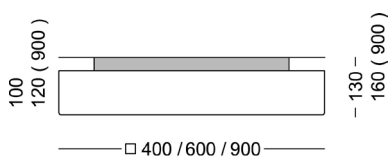

600mm LED 44W / 5100lm 3000K / 4000K // 230V

900mm LED 98W / 11700lm 3000K / 4000K // 230V

DIM... digital dimmbar/ digital dimmable / push dimm

DIMT... tunable white

IP 40 / CRI >80 / A++ / L80B10

ARTIKELNUMMER / reference no. / article:

30/40.0PLANE. SS H 400...

30/40.0PLANE. SS H 600...

30/40.0PLANE. SS H 900...

direct light ( D ) 

direct/ indirect light ( D / I ) 

73 Farben / 73 colors