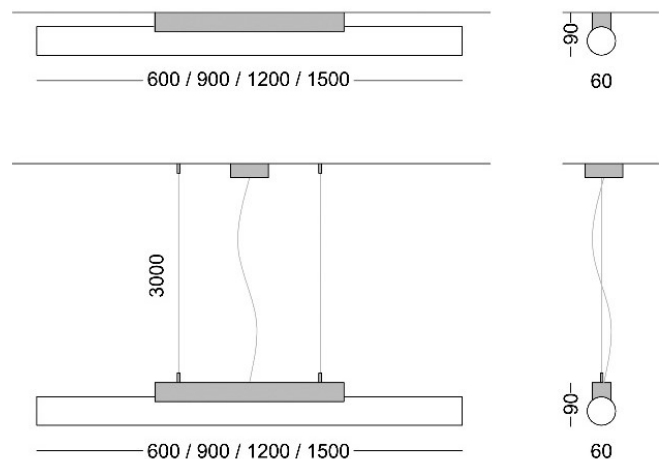

IP 20 / CRI >90 / L80B10

CRI > 95 Anfrage / request

Artikelnummer / reference no.:

10/30/40.0TUBE 600...

10/30/40.0TUBE 900...

10/30/40.0TUBE 1200...

10/30/40.0TUBE 1500...

direct light (D)

VAR. 1

VAR. 2