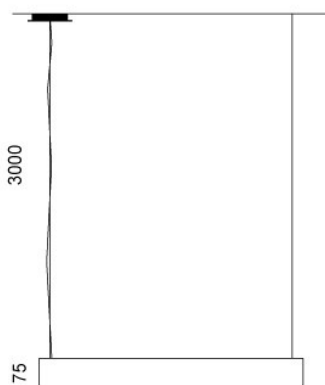

Artikelnummer / reference no. / article:  
 30/40.0PLANE. SSF 400...  
 30/40.0PLANE. SSF 600...  
 30/40.0PLANE. SSF 900...

— □ 400 / 600 / 900 —

LED Driver

— □ 400 / 600 / 900 —

— □ 400 / 600 / 900 —

direct light ( D )

direct / indirect light ( D / I )

Choose your color