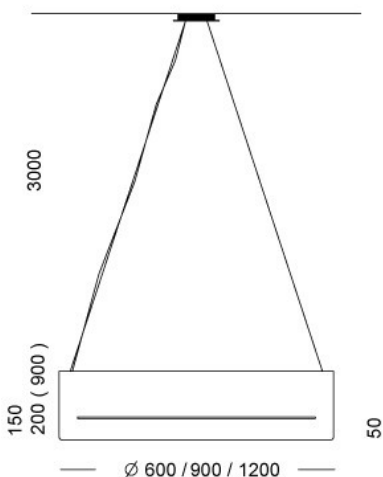

Leuchtmittel / lamp:

600mm LED 33W / 4000lm 27K / 30K / 40K / 50K // 230V  
 900mm LED 48W / 6000lm 27K / 30K / 40K / 50K // 230V  
 1200mm LED 96W / 11500lm 27K / 30K / 40K / 50K // 230V

Andere Durchmesser auf Anfrage /  
 other diameters by request ( max 2m )

ye... yellow

re... red

gr... green

go... gold

direct light ( D )

direct / indirect light ( D / I )

Choose your color

LED Driver