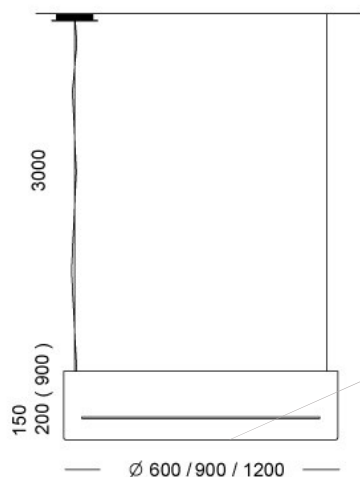

Leuchtmittel / lamp:

600mm LED 33W / 4000lm 27K / 30K / 40K / 50K // 230V  
 900mm LED 48W / 6000lm 27K / 30K / 40K / 50K // 230V  
 1200mm LED 96W / 11500lm 27K / 30K / 40K / 50K // 230V

Andere Durchmesser auf Anfrage /  
 other diameters by request ( max 2m )

ye... yellow

re... red

gr... green

go... gold

direct light ( D )

direct / indirect light ( D / I )

Choose your color

LED Driver