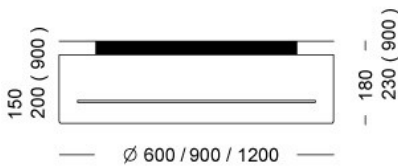

Leuchtmittel / lamp:

600mm LED 33W / 4000lm 27K / 30K / 40K / 50K // 230V  
 900mm LED 48W / 6000lm 27K / 30K / 40K / 50K // 230V  
 1200mm LED 96W / 11500lm 27K / 30K / 40K / 50K // 230V

Andere Durchmesser auf Anfrage /  
 other diameters by request ( max 2m )

ye... yellow

re... red

gr... green

go... gold

direct light ( D )

direct / indirect light ( D / I )

Choose your color

LED Driver