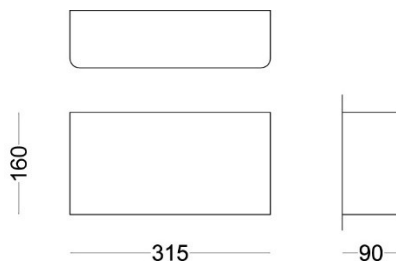

DIMT... tunable white

IP 20 / CRI >90 / L80B10

CRI > 95 Anfrage / request

Artikelnummer / reference no. / article:

10.0BRIC B ...

Choose your color

direct / indirect light (D / I)

BRIC SMALL