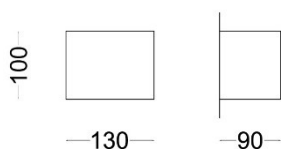

DIMT... tunable white

IP 20 / CRI >90 / L80B10

CRI > 95 Anfrage / request

Artikelnummer / reference no. / article:

10.0BRIC S ...

Choose your color

direct / indirect light (D / I)